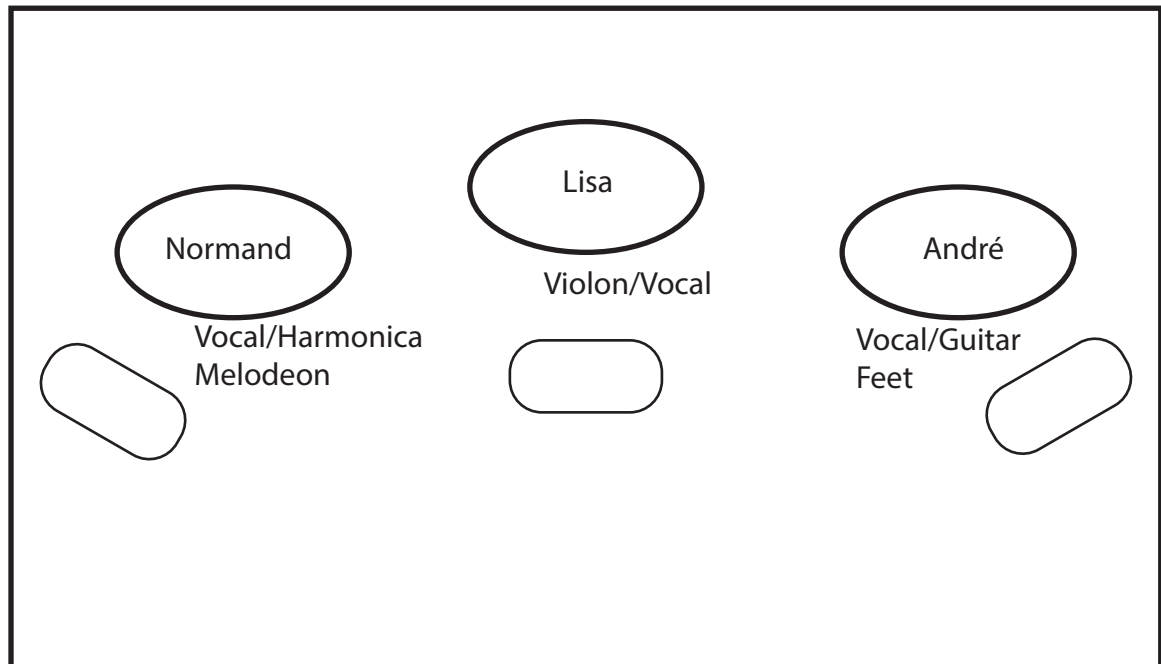

Le Bruit Court dans La Ville

Stage plan and technical requirement

Guitar : one line with phantom power, no DI

Feet board : one line with phantom power

Violon : one line with phantom power, no DI

Melodeon : one line with phantom power, no DI

3 vocal microphones (SM 58 or equivalent)

3 monitors

3 chairs whitout arms